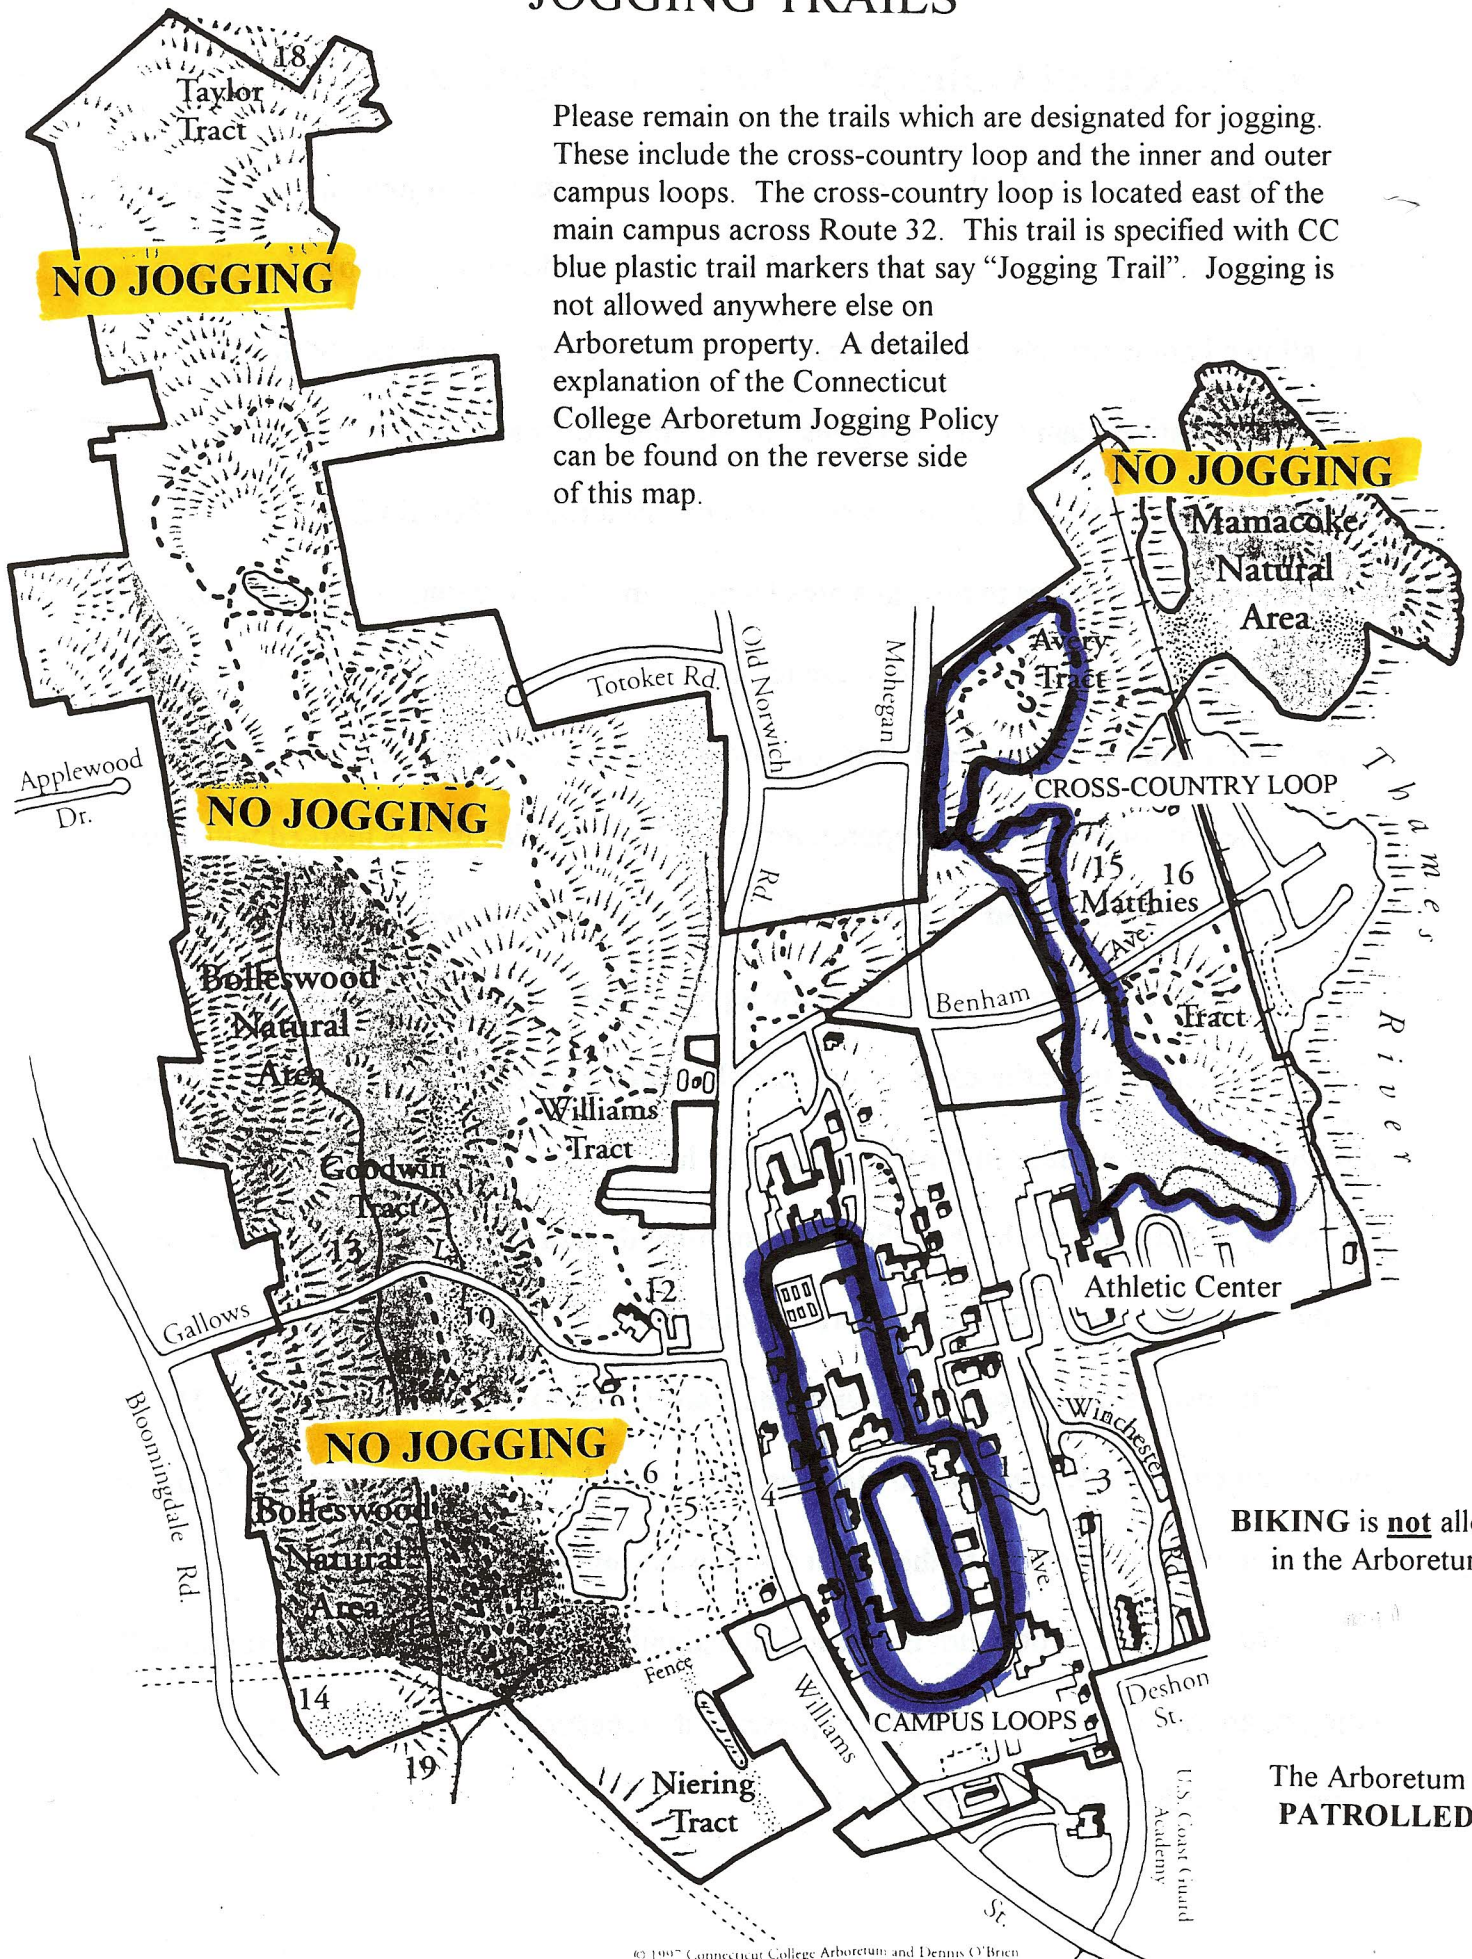

# CONNECTICUT COLLEGE ARBORETUM JOGGING TRAILS

Please remain on the trails which are designated for jogging. These include the cross-country loop and the inner and outer campus loops. The cross-country loop is located east of the main campus across Route 32. This trail is specified with CC blue plastic trail markers that say "Jogging Trail". Jogging is not allowed anywhere else on Arboretum property. A detailed explanation of the Connecticut College Arboretum Jogging Policy can be found on the reverse side of this map.

**BIKING** is not allowed in the Arboretum.

The Arboretum is **PATROLLED.**